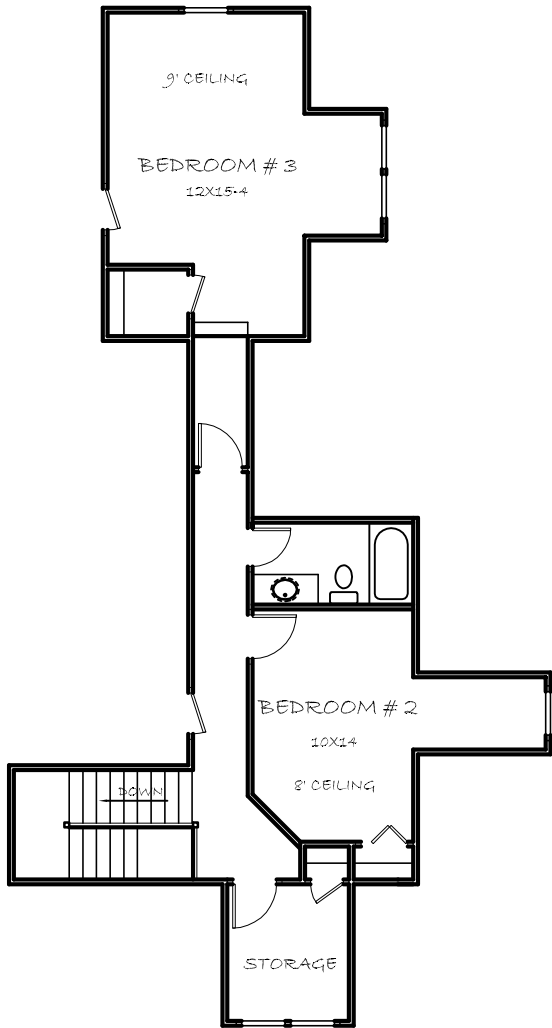

East Coast Designs

Custom Home Design

ecdesigns@atmc.net
910-367-8373
910-846-6977

NEUSE RIVER COTTAGE

SECOND FLOOR PLAN

AREA CALCULATIONS	
FIRST FLOOR HEATED	1357
SECOND FLOOR HEATED	686
TOTAL HEATED	2043
GARAGE	487
COVERED PORCH	120
SCREENED PORCH	123

FIRST FLOOR PLAN