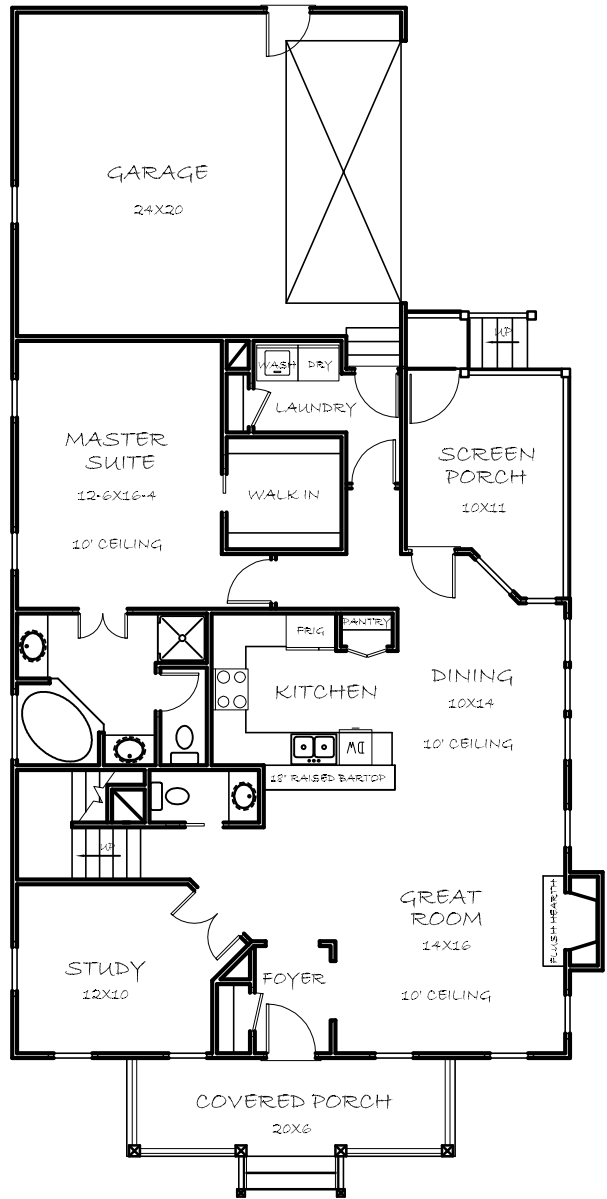

East Coast Designs

Custom Home Design

ecdesigns@atmc.net
910-367-8373
910-846-6977

NEUSE RIVER COTTAGE

SECOND FLOOR PLAN

AREA CALCULATIONS	
FIRST FLOOR HEATED	1357
SECOND FLOOR HEATED	686
TOTAL HEATED	2043
GARAGE	487
COVERED PORCH	120
SCREENED PORCH	123

FIRST FLOOR PLAN