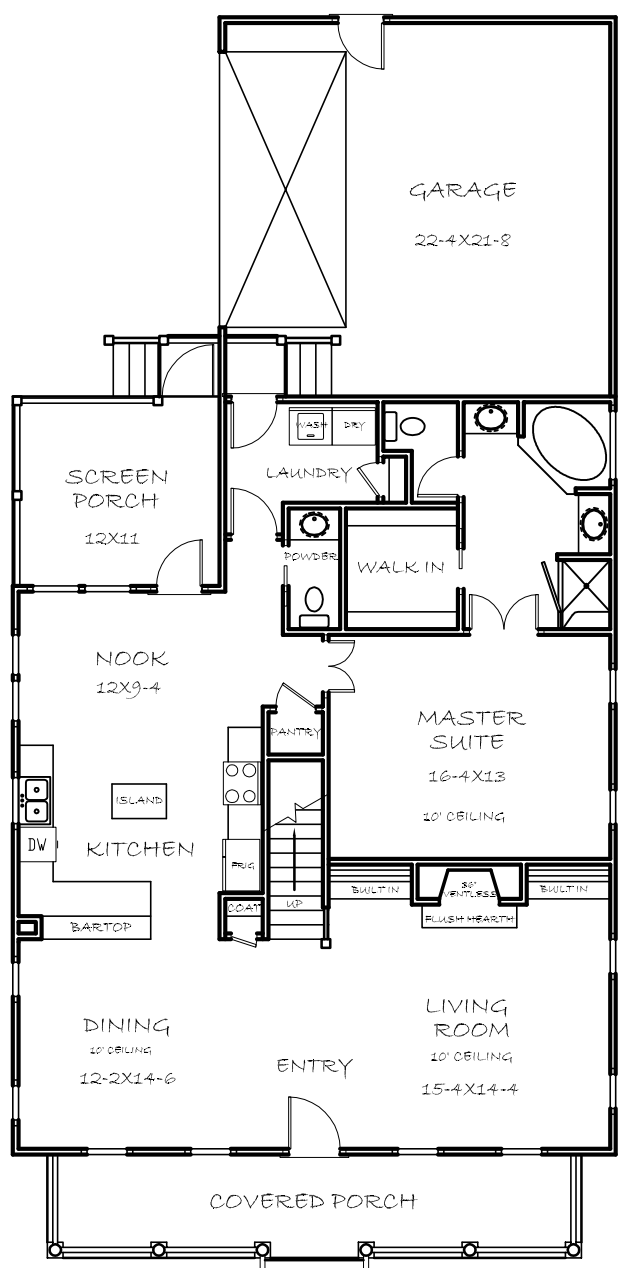

CARISSA COTTAGE

SECOND FLOOR PLAN

AREA CALCULATIONS	
FIRST FLOOR HEATED	1408
SECOND FLOOR HEATED	883
TOTAL HEATED	2291
GARAGE	506
COVERED PORCH	186
SCREENED PORCH	132

FIRST FLOOR PLAN